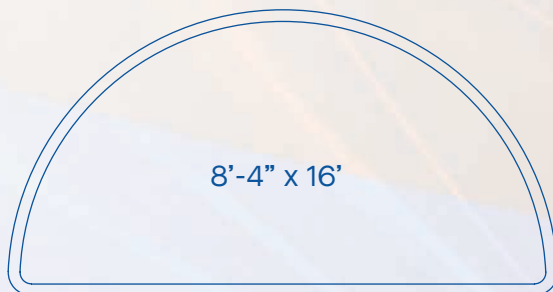

Spas

Tanning Ledge

Semicircle Tanning Ledge
Depth: 10"